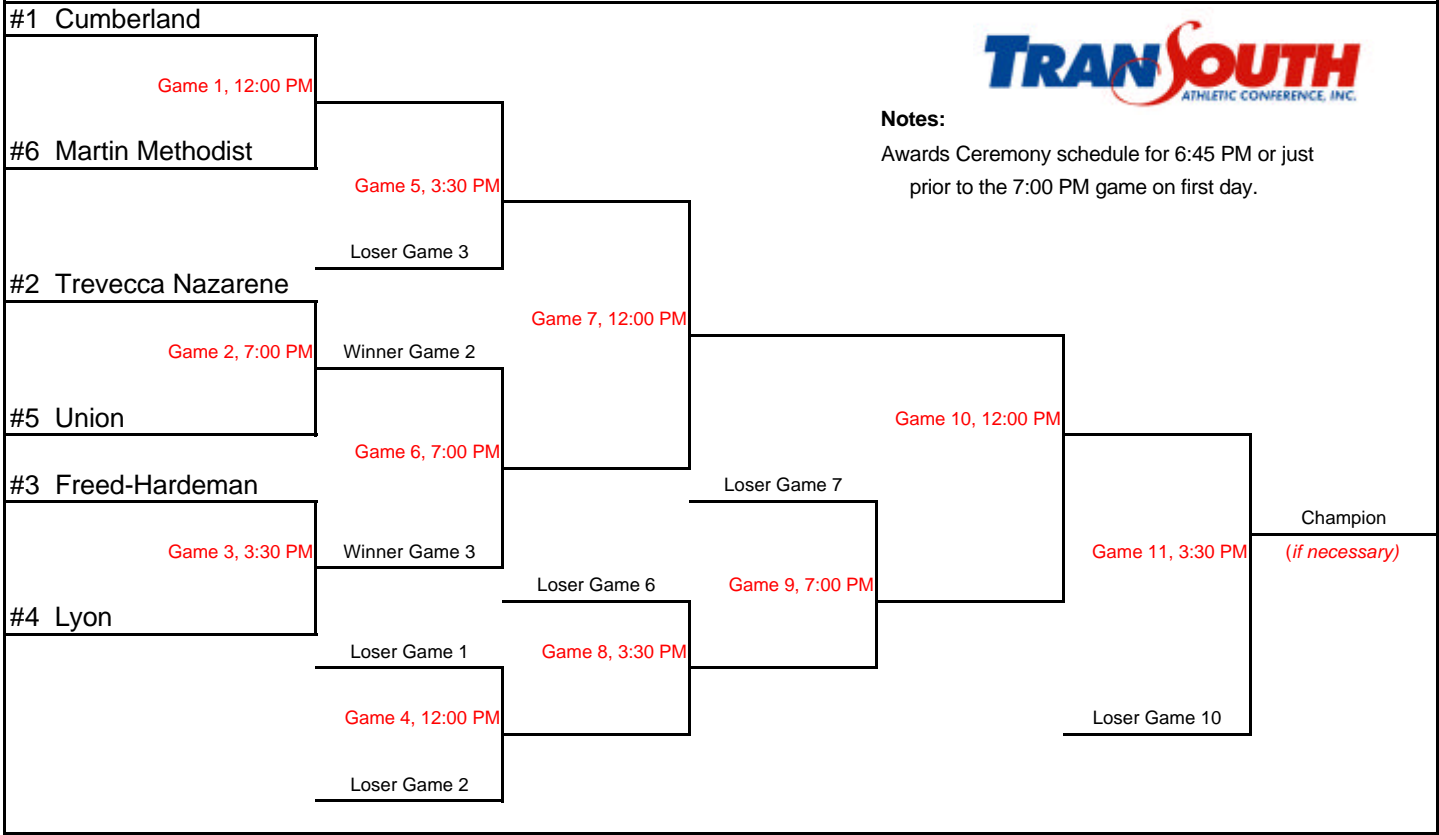

2009 TranSouth Conference Baseball Tournament Bracket - May 4-7

Day One
Games 1, 2, & 3

Day Two
Games 4, 5, & 6

Day Three
Games 7, 8, & 9

Day Four
Games 10 & 11

Notes:

Awards Ceremony schedule for 6:45 PM or just prior to the 7:00 PM game on first day.

2009 Cumberland Baseball
Overall Statistics for Cumberland (as of May 01, 2009)
(All games Sorted by Batting avg)

Record: 30-21 Home: 17-8 Away: 11-12 Neutral: 2-1 TranSouth: 15-5

Player	AVG	GP-GS	AB	R	H	2B	3B	HR	RBI	TB	SLG%	BB	HBP	SO	GDP	OB%	SF	SH	SB-ATT	PO	A	E	FLD%
17 Max Kautz.....	.407	34-31	108	35	44	7	1	5	19	68	.630	14	5	28	1	.496	0	5	6-7	39	4	0	1.000
32 Michael Wheeler..	.378	42-42	148	28	56	11	2	7	36	92	.622	12	4	19	3	.431	3	0	0-0	89	10	5	.952
18 Sam Kikla.....	.374	46-46	163	43	61	10	2	11	48	108	.663	20	4	27	0	.450	2	1	8-8	72	83	6	.963
10 Matt Greener.....	.368	48-46	155	29	57	11	1	3	27	79	.510	17	4	11	5	.433	4	0	2-2	30	68	6	.942
11 Tyler Fisher.....	.331	40-38	127	24	42	10	2	5	38	71	.559	15	3	19	0	.405	3	0	2-3	67	1	1	.986
8 Matt Holliman....	.318	45-44	157	35	50	12	3	7	30	89	.567	21	1	34	2	.400	1	3	6-7	57	119	19	.903
5 Kyle West.....	.297	36-34	101	2	30	7	0	2	12	43	.426	19	2	24	1	.418	0	4	0-0	167	20	1	.995
13 Clint Alexander..	.288	37-34	104	16	30	8	2	2	18	48	.462	10	3	12	1	.364	1	2	0-0	178	9	2	.989
22 Eric Mull.....	.250	43-39	108	23	27	6	0	7	31	54	.500	28	6	23	3	.421	3	2	0-0	155	35	3	.984
-----																							
28 Dave Weyer.....	.353	44-16	51	26	18	2	0	0	6	20	.392	14	2	5	0	.507	0	2	8-10	49	10	1	.983
24 Zack Diekmann....	.279	24-21	61	7	17	1	0	2	8	24	.393	10	1	14	3	.389	0	1	1-1	6	1	2	.778
44 Ryan Williams....	.250	3-1	4	0	1	0	0	0	2	1	.250	1	0	1	0	.400	0	0	0-0	2	4	1	.857
40 Brian Karahalios..	.225	19-13	40	3	9	1	0	0	5	10	.250	9	0	10	1	.360	1	0	0-0	45	3	0	1.000
29 Evan Sanders.....	.222	5-3	9	0	2	0	0	0	1	2	.222	2	0	1	0	.364	0	0	0-0	19	1	0	1.000
3 Will Curry.....	.176	29-16	51	8	9	4	0	0	7	13	.255	2	3	13	1	.246	1	1	0-0	18	48	4	.943
21 Jeremy Malmendier	.136	14-6	22	3	3	0	0	0	0	3	.136	1	0	7	1	.174	0	1	0-0	8	9	2	.895
30 Jeremy Wilson....	.130	18-7	23	9	3	0	0	0	1	3	.130	3	1	6	2	.259	0	1	0-0	12	2	0	1.000
14 Blake Simmons....	.120	31-9	25	7	3	0	0	0	1	3	.120	10	1	13	0	.389	0	0	2-2	20	0	1	.952
36 James Parker.....	.091	6-5	11	3	1	0	0	0	1	1	.091	3	1	3	0	.313	1	0	0-0	24	4	1	.966
35 Corey Merrill....	.000	6-2	6	1	0	0	0	0	0	0	.000	2	0	3	0	.250	0	0	0-0	4	0	1	.800
25 Chuck Belote.....	.000	20-3	5	7	0	0	0	0	1	0	.000	3	0	4	0	.375	0	1	0-0	3	0	0	1.000
27 Taylor Hatfield..	.000	2-0	2	0	0	0	0	0	0	0	.000	0	0	2	0	.000	0	0	0-0	0	0	0	.000
2 Chris Fanning....	.000	31-0	2	15	0	0	0	0	0	0	.000	0	0	2	0	.000	0	0	2-2	0	0	0	.000
1 Jason Frost.....	.000	15-2	2	2	0	0	0	0	0	0	.000	1	0	1	0	.333	0	1	1-1	1	4	1	.833
41 Adrian Mull.....	.000	2-0	1	0	0	0	0	0	0	0	.000	0	0	1	0	.000	0	0	0-0	0	0	0	.000
16 Shawn Schaefer...	.000	7-0	0	0	0	0	0	0	0	0	.000	0	0	0	0	.000	0	0	0-0	8	20	1	.966
50 David Layne.....	.000	1-0	0	0	0	0	0	0	0	0	.000	0	0	0	0	.000	0	0	0-0	1	0	0	1.000
7 Adam Sprague.....	.000	1-1	0	0	0	0	0	0	0	0	.000	0	0	0	0	.000	0	0	0-0	2	6	2	.800

Totals.....	.312	51-51	1486	326	463	90	13	51	292	732	.493	217	41	283	24	.409	20	25	38-43	1092	491	70	.958
Opponents.....	.266	51-51	1406	246	374	69	9	29	209	548	.390	127	36	264	29	.338	19	26	50-68	1075	370	74	.951

LOB - Team (388), Opp (276). DPs turned - Team (31), Opp (35). IBB - Team (8), Wheeler 2, Kikla 1, Holliman 1, Greener 1, Diekmann 1, Sanders 1, Simmons 1. Picked off - Holliman 2, Kikla 1, Fanning 1, Weyer 1, Wilson 1, Wheeler 1.

(All games Sorted by Earned run avg)