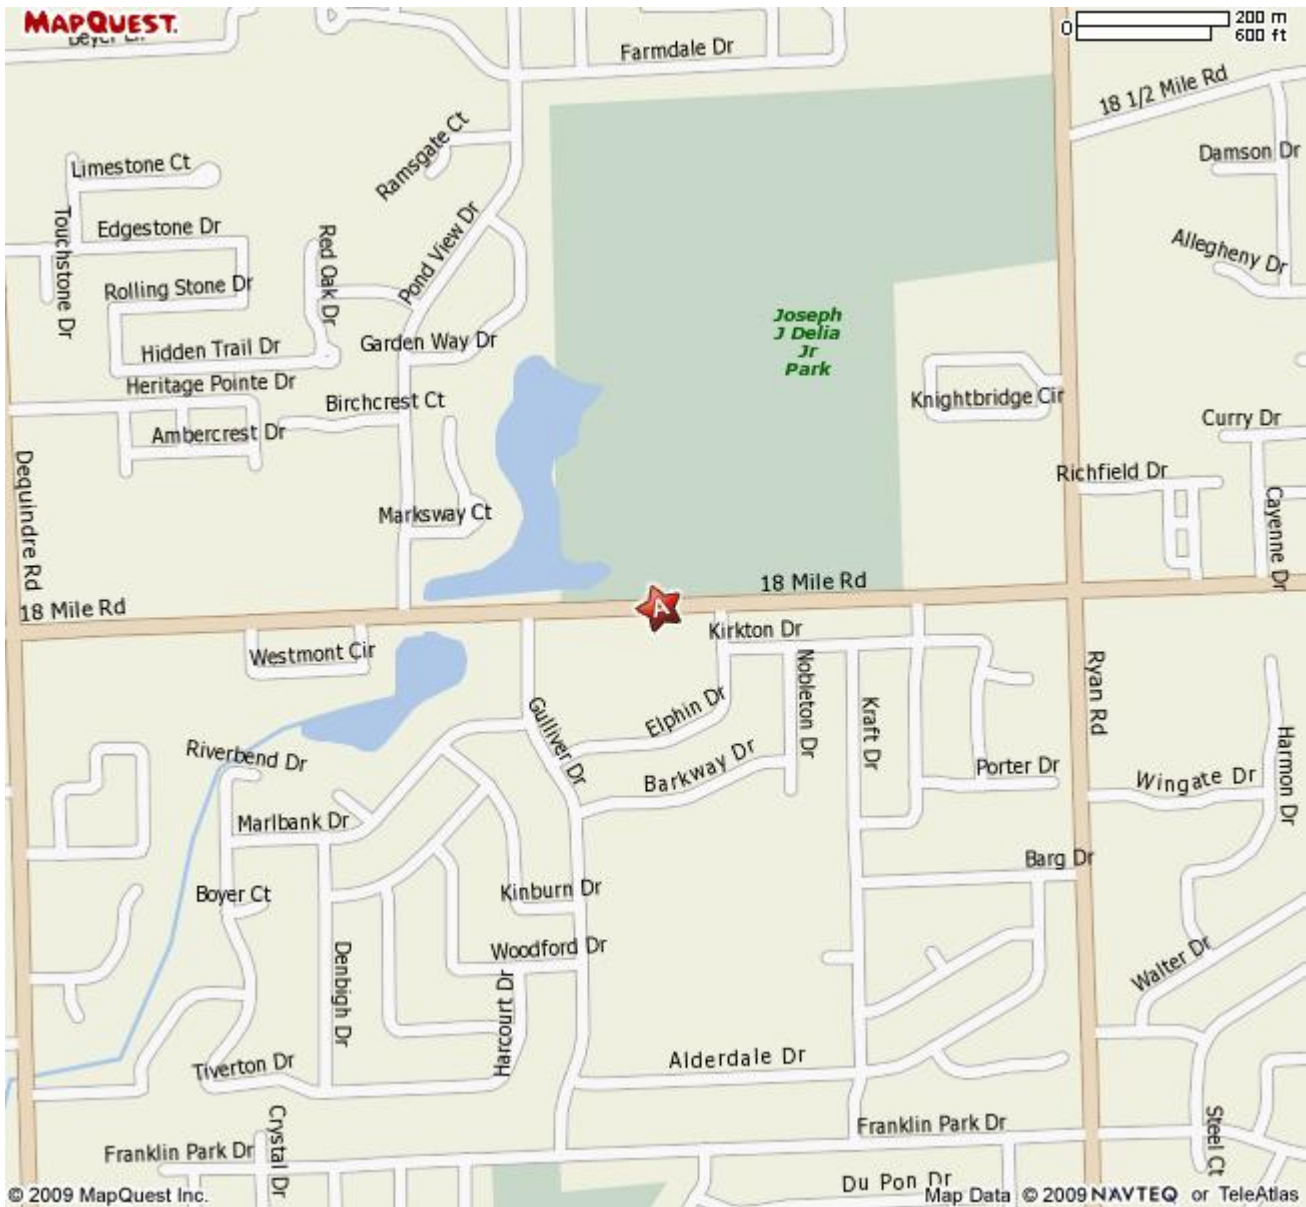

**Know Your Credit Score?
Find out in 2 Easy Steps!**

😊	Excellent	750 - 840
🙂	Good	660 - 749
😐	Fair	620 - 659
😞	Poor	340 - 619
😬	I Don't Know	????

Find Out INSTANTLY!

FreeScore.com

A: 3100 18 Mile Rd, Sterling Heights, MI 48314-3810