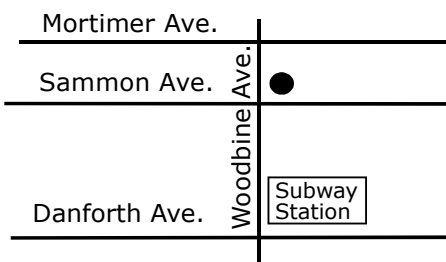

1171 Woodbine Avenue
at Woodbine Heights Baptist Church

10 minute walk north from Woodbine Station.
Limited street parking available.

Brought to you by

416-467-8987 ext. 3