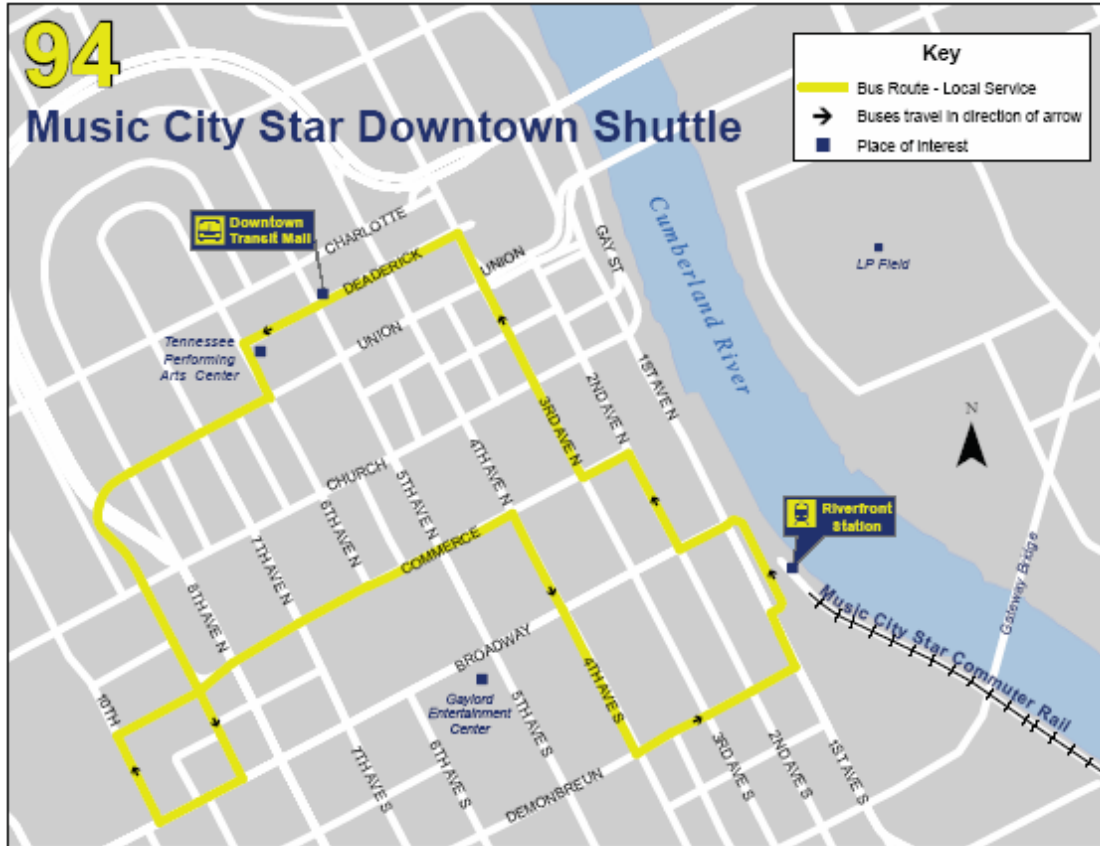

93 West End				
Riverfront	21 st West End	21 st MCNT	Wedgewood 16 th	Riverfront
6:37 am	6:46 am	6:50 am	6:54 am	7:04 am
7:36 am	7:46 am	7:51 am	7:55 am	8:06 am
8:21 am	8:31 am	8:36 am	8:40 am	
	3:47 pm	3:51 pm	3:56 pm	4:08 pm
4:08 pm	4:27 pm	4:33 pm	4:39 pm	4:53 pm
4:53 pm	5:14 pm	5:19 pm	5:24 pm	5:35 pm

**REGIONAL
TRANSPORTATION
AUTHORITY**

94 Downtown			
Riverfront	A. J. Bldg	9 th Broadway	Riverfront
6:37am	6:46 am	6:49 am	6:57 am
7:00 am	7:10 am	7:14 am	7:22 am
7:32 am	7:42 am	7:46 am	7:54 am
8:17 am	8:27 am	8:31 am	8:39 am
3:53 pm	4:02 pm	4:05 pm	4:14 pm
4:33 pm	4:44 pm	4:49 pm	4:59 pm
5:15 pm	5:25 pm	5:29 pm	5:39 pm
5:42 pm	5:51 pm	5:55 pm	