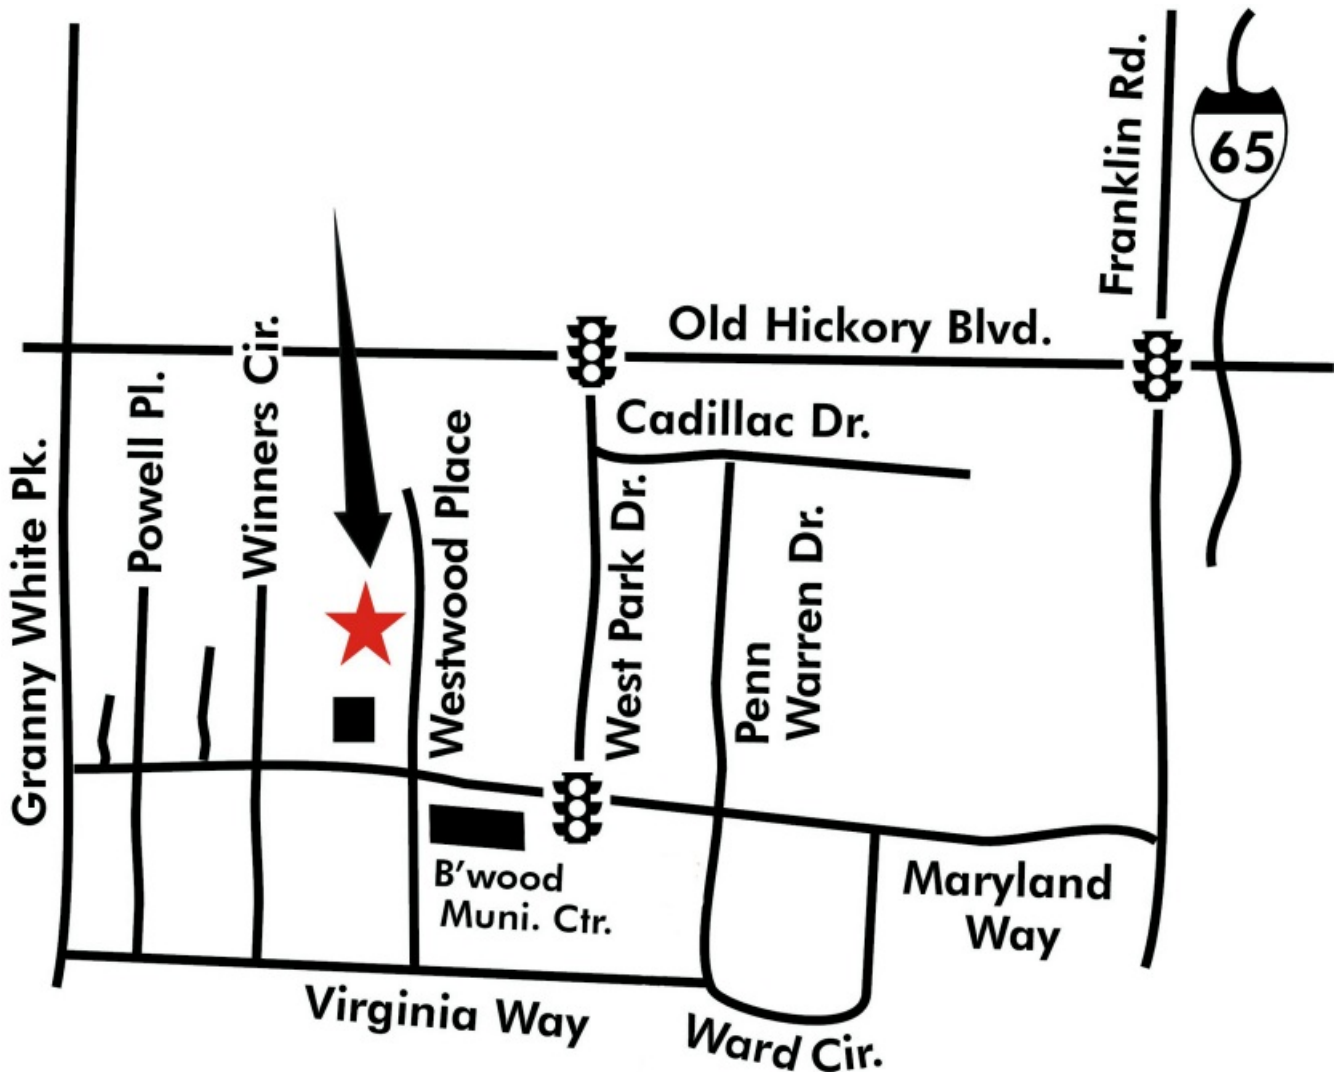

Directions to TrustCore's offices from downtown Nashville:

Take Interstate 65 South to Old Hickory Blvd. exit 74-B West. Cross over Franklin Road, remaining on Old Hickory Blvd.

At the fourth traffic light after crossing the Franklin Road intersection, turn left onto West Park Drive.

Go to the end of the road and turn right at the traffic light onto Maryland Way. Take the next right, onto Westwood Place. Our offices are in the second building on the left (Harpeth on the Green V). TrustCore occupies the fourth floor. The elevator will bring you to our reception area.