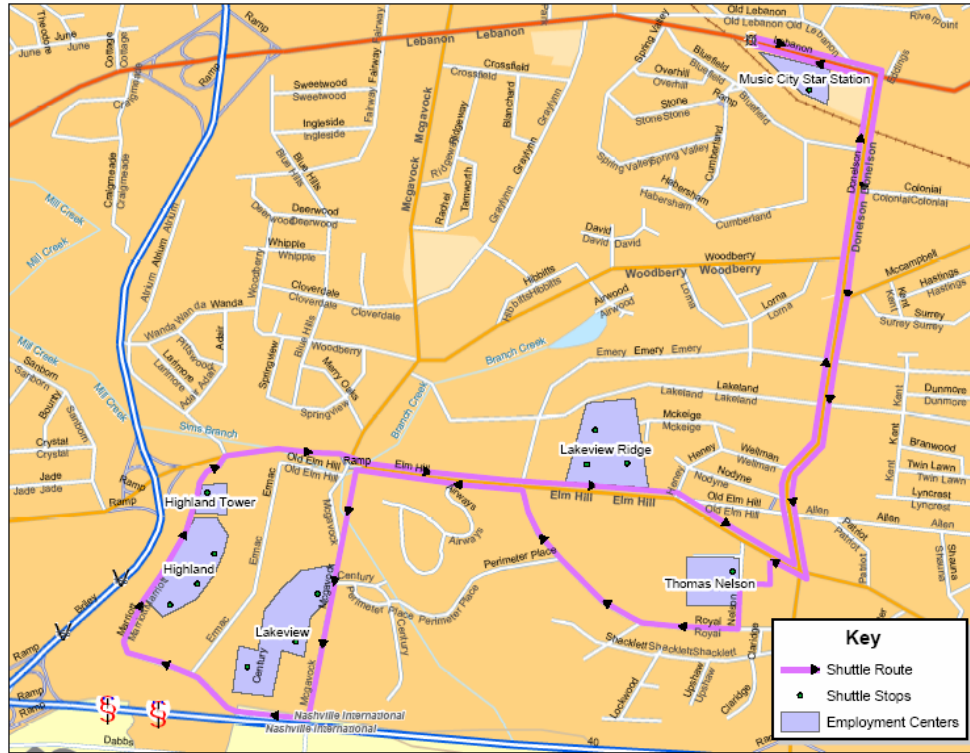

Donelson Shuttle

Service Schedule Change October 22, 2007!

Train arrival time	Thomas Nelson	Lakeview Bldg 1	Lakeview Bldg 3	Lakeview Bldg 2	Highland 1	Highland 2	Highland 3	Highland Tower	Lakeview Ridge Bldg 1 Kroger	Lakeview Ridge Bldg 2	Lakeview Ridge Bldg 3
6:20:00 AM	6:26:00 AM	6:30:00 AM	6:32 AM	6:34 AM	6:39 AM	6:41 AM	6:42 AM	6:44 AM	6:46 AM	6:48 AM	6:49 AM
7:15:00 AM	7:21:00 AM	7:25:00 AM	7:27 AM	7:29 AM	7:34 AM	7:36 AM	7:37 AM	7:39 AM	7:41 AM	7:43 AM	7:44 AM
8:00:00 AM	8:06 AM	8:10 AM	8:12 AM	8:14 AM	8:19 AM	8:21 AM	8:22 AM	8:24 AM	8:26 AM	8:28 AM	8:29 AM

	Thomas Nelson	Lakeview Bldg 1	Lakeview Bldg 3	Lakeview Bldg 2	Highland 1	Highland 2	Highland 3	Highland Tower	Lakeview Ridge Bldg 1 Kroger	Lakeview Ridge Bldg 2	Lakeview Ridge Bldg 3	Train Departs Donelson Station
<i>changed</i>	3:55 PM	3:59 PM	4:01 PM	4:03 PM	4:08 PM	4:10 PM	4:11 PM	4:13 PM	4:15 PM	4:17 PM	4:18 PM	4:32 PM
<i>changed</i>	4:40 PM	4:44 PM	4:46 PM	4:48 PM	4:53 PM	4:55 PM	4:56 PM	4:58 PM	5:00 PM	5:02 PM	5:03 PM	5:17 PM
	5:25 PM	5:29 PM	5:31 PM	5:33 PM	5:38 PM	5:40 PM	5:41 PM	5:43 PM	5:45 PM	5:47 PM	5:48 PM	5:57 PM

Donelson Shuttle Service Coming October 15, 2007!

RTA Music City Star Commuter service now serving Donelson Employment Center

In an effort to better serve riders, the RTA has scheduled shuttles to serve the Thomas Nelson Building, Century City and Royal Park. Shuttle will meet morning trains arriving at 6:20am, 7:15am and 8:00 am. Shuttles will deliver riders to the station to catch the 4:32 pm, 5:17 pm and 5:57pm.

To Nashville					
Lebanon	Martha	Mt. Juliet	Hermitage	Donelson	Riverfront
5:45 am	5:56 am	6:05 am	6:12 am	6:20 am	6:35 am
6:40 am	6:51 am	7:00 am	7:07 am	7:15 am	7:30 am
		7:45 am	7:52 am	8:00 am	8:15 am
1:43 pm BUS #95	1:55 pm BUS #95	2:16 pm BUS #95			2:43 pm BUS #95
			1:12 pm BUS #6	1:35 pm BUS #6	1:55 pm BUS #6
3:20 pm	3:31 pm	3:40 pm	3:47 pm	3:55 pm	4:10 pm
3:55 pm	4:06 pm	4:15 pm	4:22 pm	4:35 pm	4:50 pm
		5:00 pm	5:07 pm	5:20 pm	5:35 pm