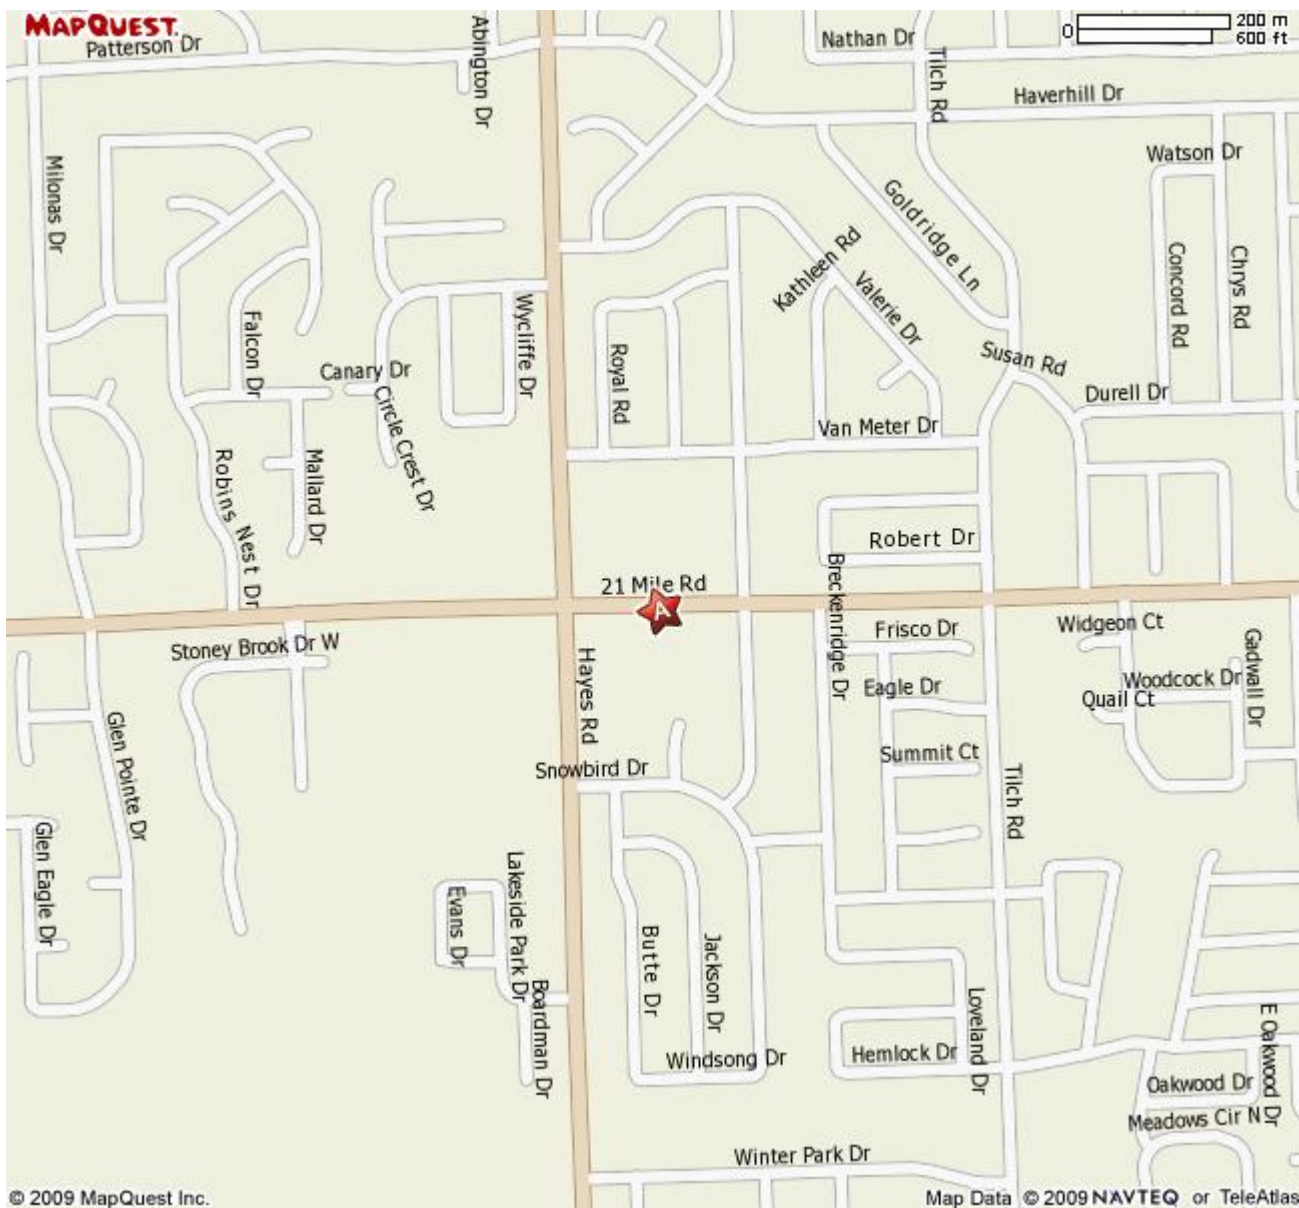

A: [15200-15499] 21 Mile Rd, Macomb, MI 48044

All rights reserved. Use subject to License/Copyright Map Legend

Directions and maps are informational only. We make no warranties on the accuracy of their content, road conditions or route usability or expeditiousness. You assume all risk of use. MapQuest and its suppliers shall not be liable to you for any loss or delay resulting from your use of MapQuest. Your use of MapQuest means you agree to our [Terms of Use](#)